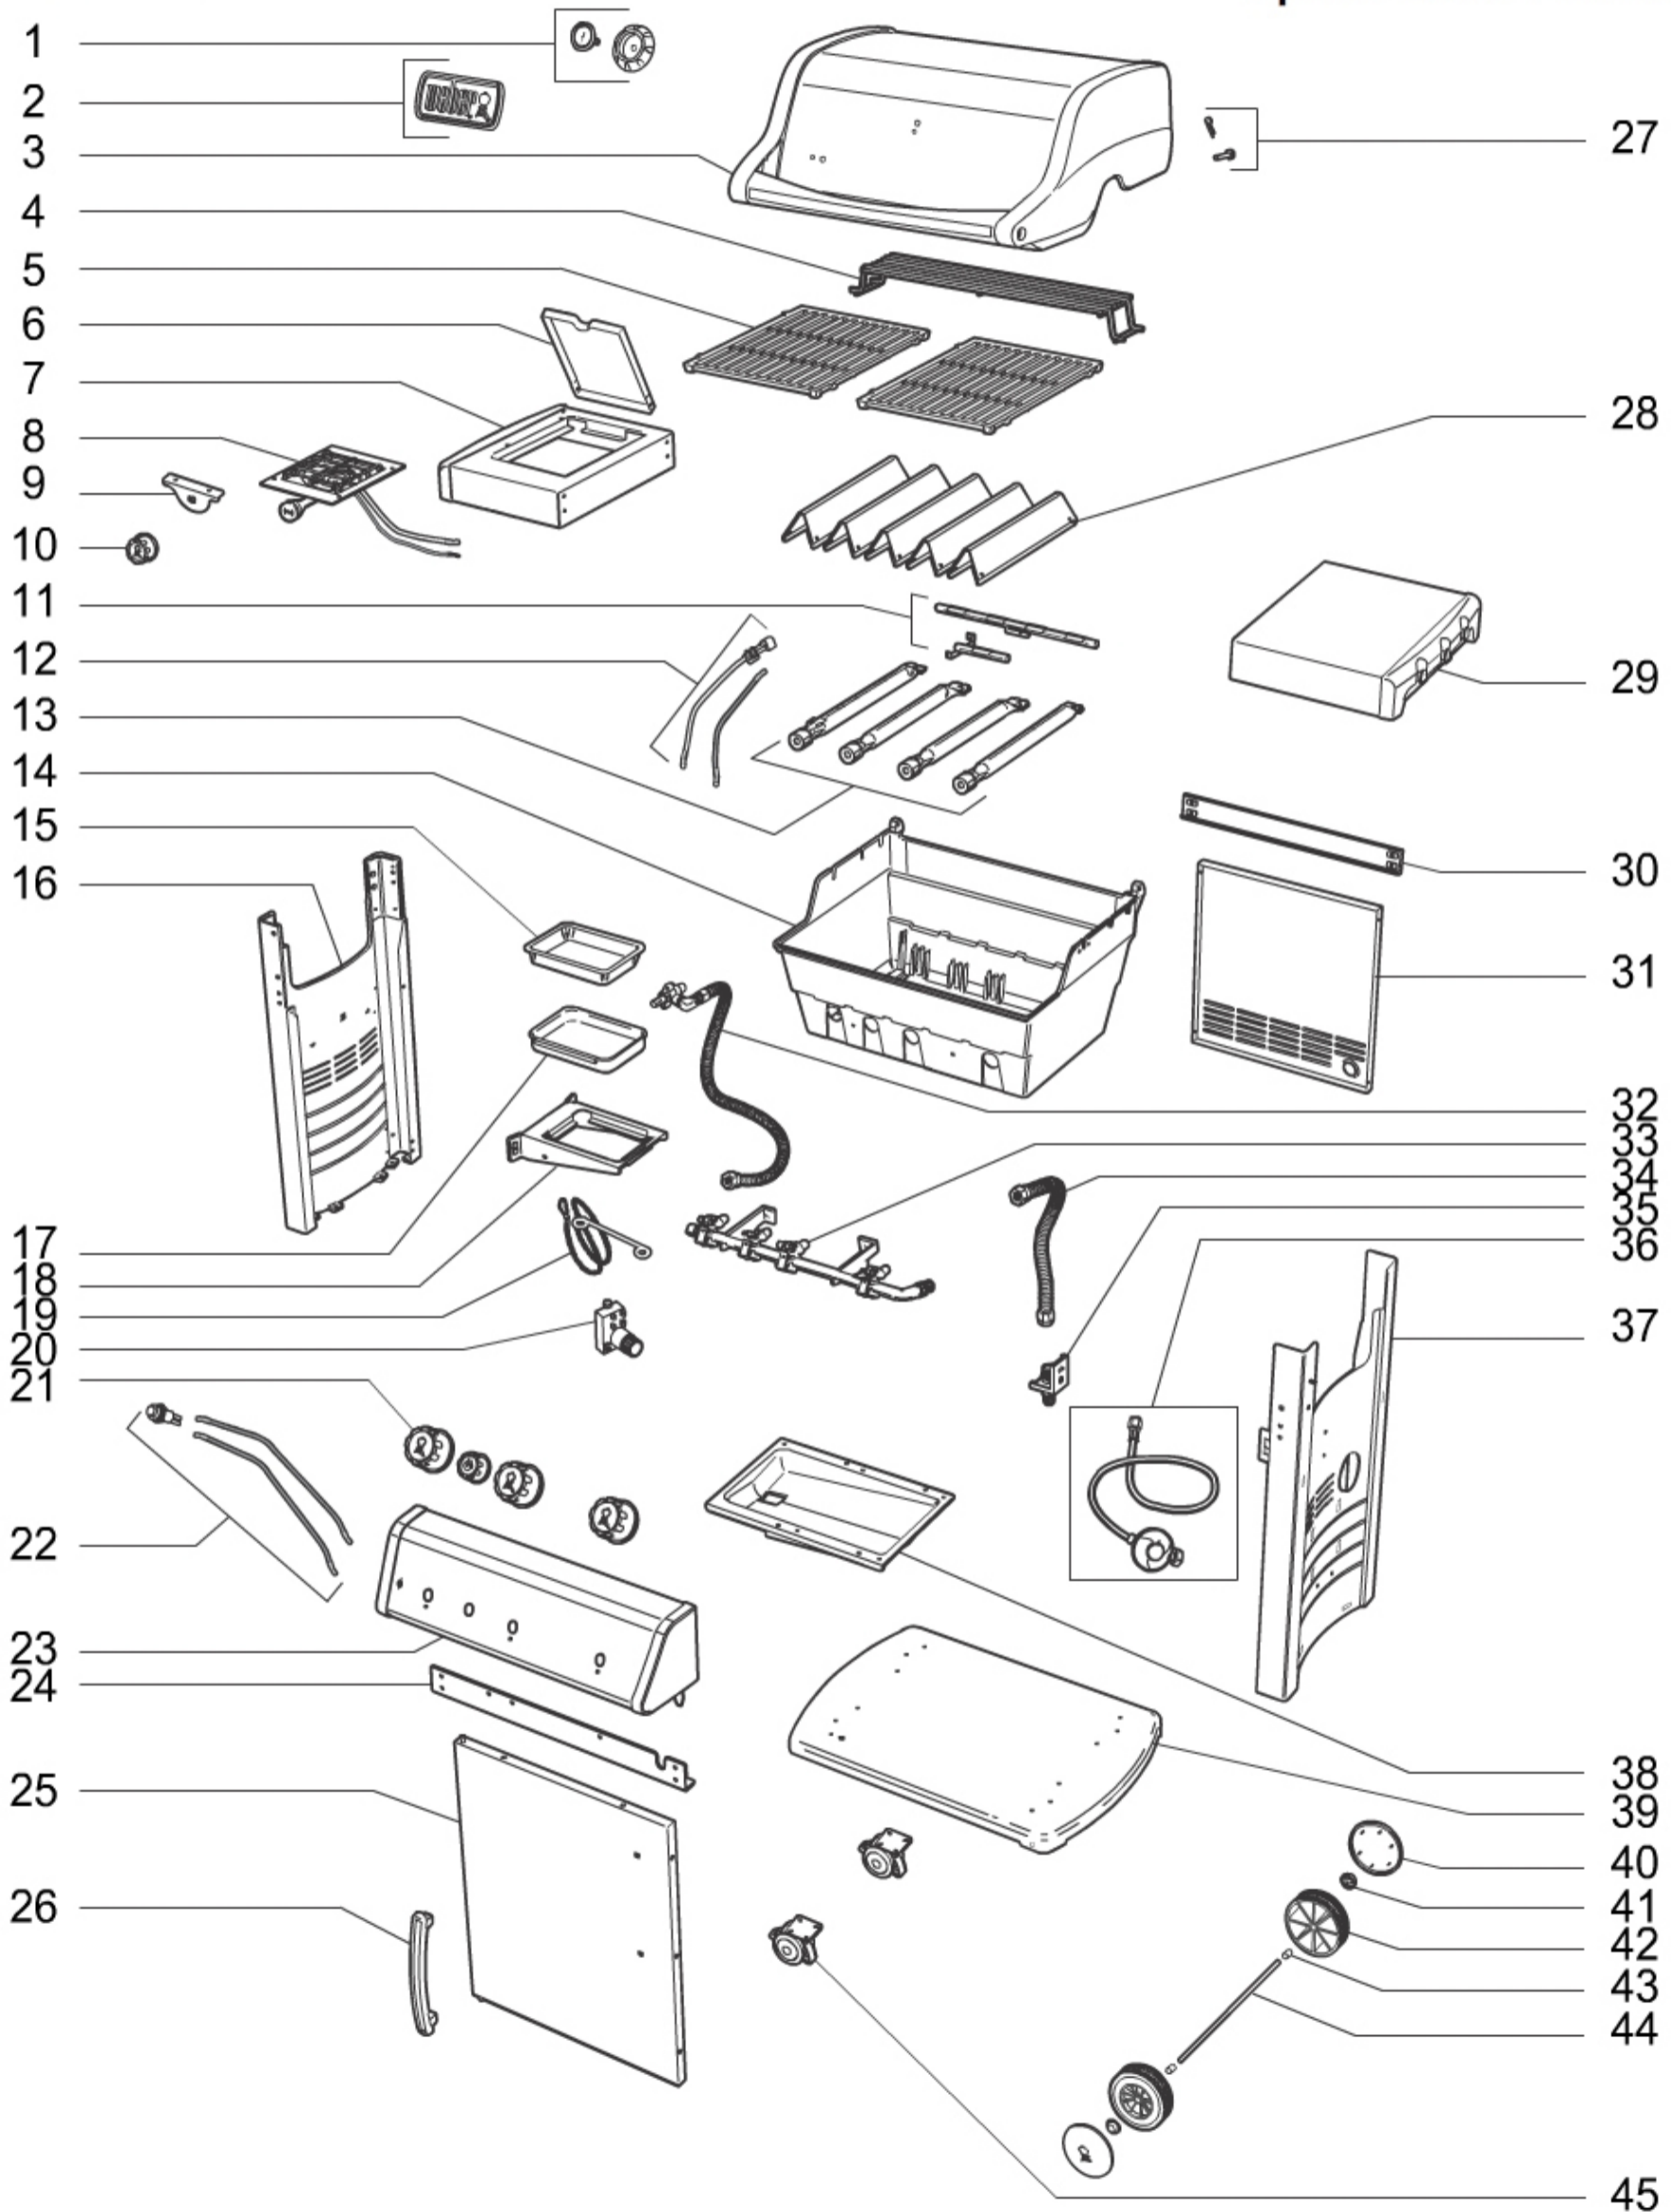

SPIRIT E-330 LP BLK (2016) (KOREA) - 46810023

Spirit E-330 LP 2015

A	58522	Assembly Guide, Spirit P
W	69843	Hardware for mounting m
W	69897	Hardware for side burner tray, Spirit '13
W	83656	Hardware for door w/hinge, Spirit 210/310/320 '14
W	84691	Hardware bag J, control panel assembly, Spirit 300
A	58617	OWNRS GUIDE SPT 330, South Korea
W	69846	Hardware for fixed table
W	83649	Hardware for frame assembly, Spirit 310/320, Australia/New Zealand '14
W	84686	Hardware, ignition module assembly (Hardware bag D)
W	84693	Hardware, SS side burner assembly
A	58616	OWNRS GUIDE SPT 330 EN '15, South Korea
W	69844	Hardware, lid assembly, Spirit '13
W	83643	Hardware for caster/wheel assembly, Spirit 210/310/320, export '14
W	83697	Hardware Bag, Spirit 320 LP, Asia
W	84692	Hardware bag K, fixed table assembly
1	74239	Thermometer, Q, Spirit, Charcoal '14, Export
1	69823	Bezel for thermometer, Spirit '13
2	69857	Logo, Spirit '13
3	65528	Lid assembly, Spirit 330, black '16
4	65900	Warming rack, SS, Spirit 300 series, '16
5	69801	Set of porcelain enameled cast iron cooking grates, Spirit 300 series
6	69856	Lid for side burner, Spirit '13, SS
7	69846	Hardware for fixed table
7	69875	Side burner table, SS, Spirit '13, export
8	69851	Electronic igniter kit, Spirit 220-330
8	69897	Hardware for side burner tray, Spirit '13
8	69842	Flame ring for side burner, Spirit '13
8	69883	Trivet for side burner, Spirit '13
8	69881	Side burner assembly, Spirit 220/320, '13
9	84693	Hardware, SS side burner assembly
9	69859	Mounting plate for side burner, SS
10	69854	Side burner knob, Spirit '13
11	69413	Crossover Burner tube Spirit 300 series
11	65517	Crossover tube for sear burner, Spirit 330
12	69794	Electrode for electronic ignition, Spirit '13
12	69851	Electronic igniter kit, Spirit 220-330
13	65520	Burner tube kit, Spirit 330, 29/37mb
14	65521	Cookbox, Spirit 330 '16
14	69867	Grease tray rails, Spirit '13
14	69843	Hardware for mounting manifold, Spirit '13

(<https://www.weber.com/US/en/home/>)