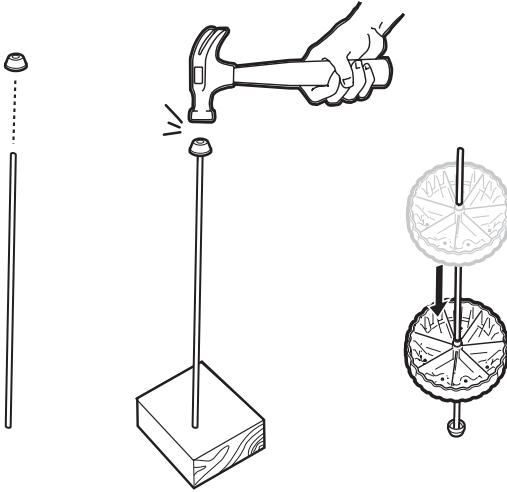

RANCH KETTLE

37½ inch
(95 cm)

56693_050118

Ranch Kettle 37½ (95cm) 122410

1-

2-

3-

4-

5-

6-

8-

10-

1**2**

4

1 -

5

7/16"

7

8

4-

2-

9

10

4-