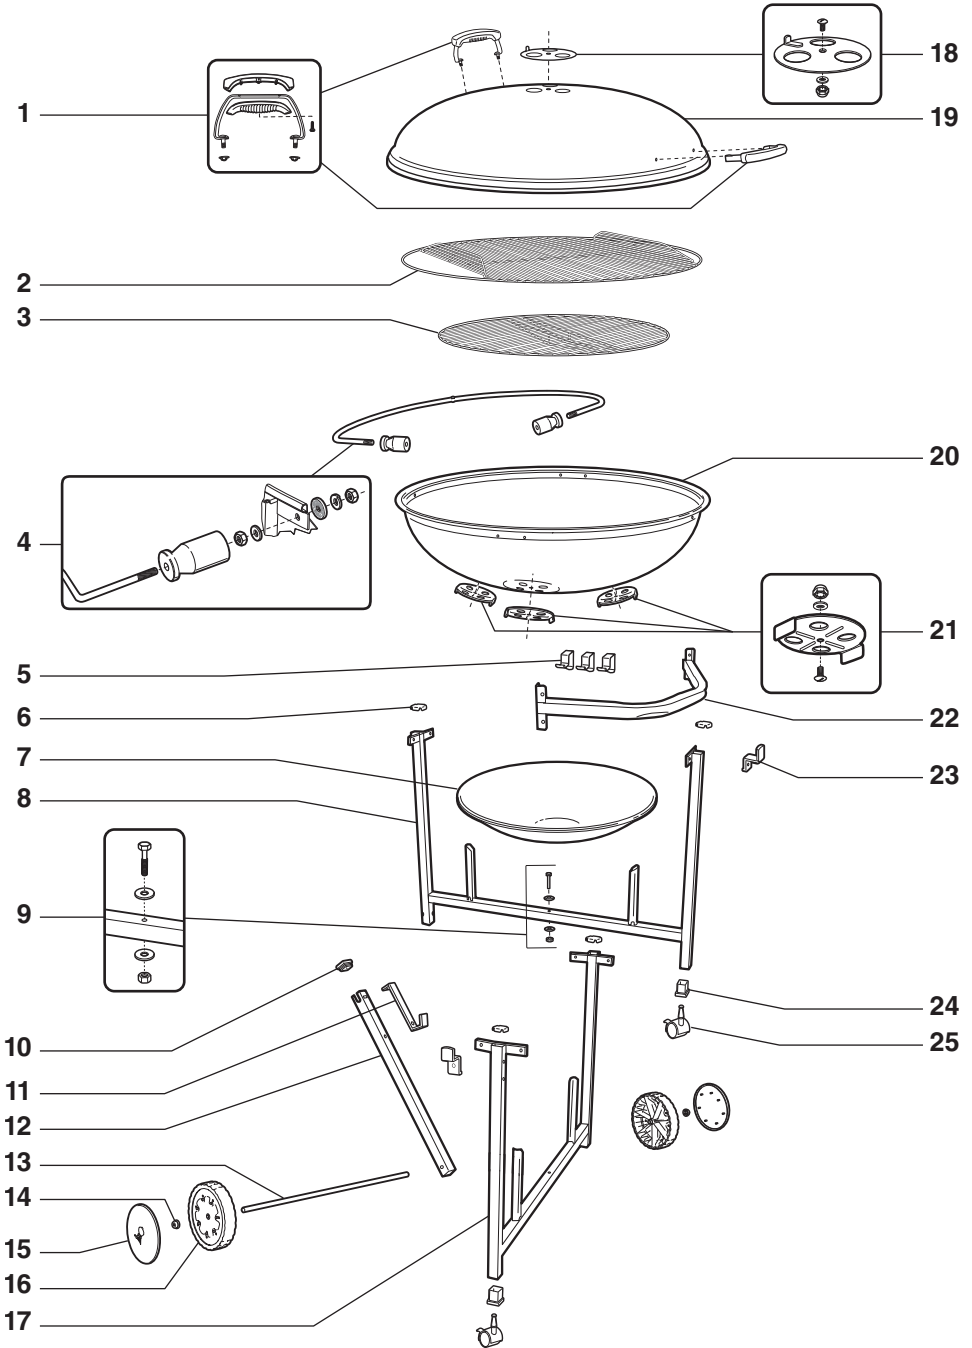

RANCH KETTLE

37½ inch
(95 cm)

56693_050118

Ranch Kettle 37½ (95cm) 122410

1-

2-

3-

4-

5-

6-

8-

10-

1**2**

4

1 -

5

7/16"

7

8

4-

2-

9

10

4-

16

17

2-

18

2-

1/2" 2-     

20

21