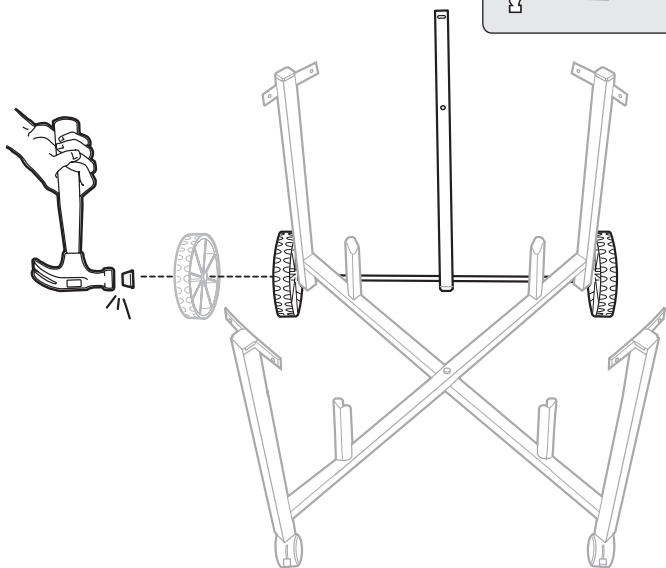

RANCH KETTLE

37½ inch
(95 cm)

56693_050118

Ranch Kettle 37½ (95cm) 122410

1-

2-

3-

4-

7/16"

7

8

4-

2-

9

10

4-

2-

11

12

13

2-

14

4-

15