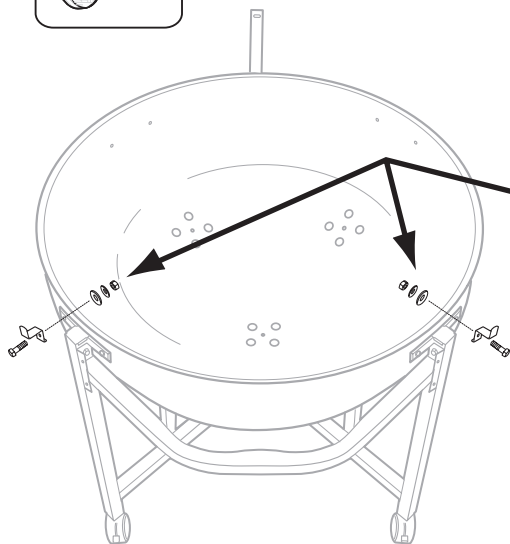

RANCH KETTLE

37½ inch
(95 cm)

56693_050118

Ranch Kettle 37½ (95cm) 122410

1-

2-

3-

4-

2-

11

12

13

2-

14

4-

15

16

17

2-

18

2-

1/2" 2-     

20

21