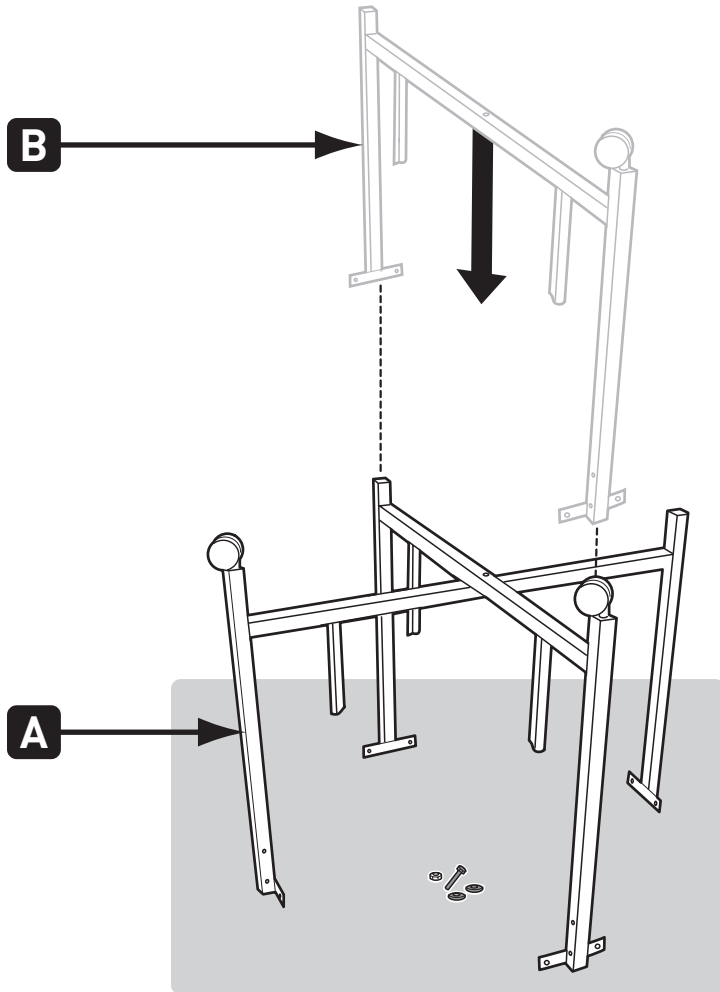

RANCH KETTLE

37½ inch
(95 cm)

56693_050118

Ranch Kettle 37½ (95cm) 122410

1-

2-

3-

4-

5-

6-

8-

10-

1**2**

4

1 -

5

7/16"

7

8

4-

2-

9

10

4-