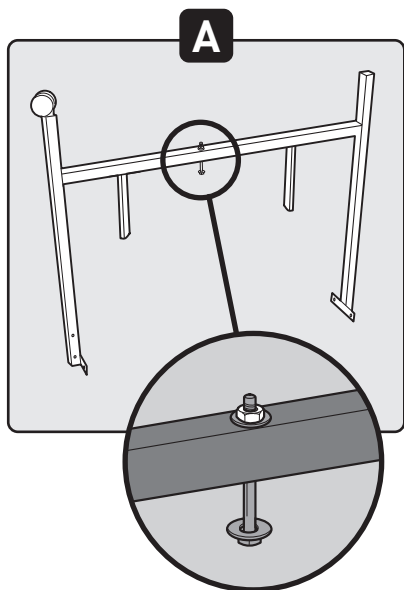

RANCH KETTLE

37½ inch
(95 cm)

56693_050118

Ranch Kettle 37½ (95cm) 122410

1-

2-

3-

4-

5-

6-

8-

10-

1**2**

4

1 -

5