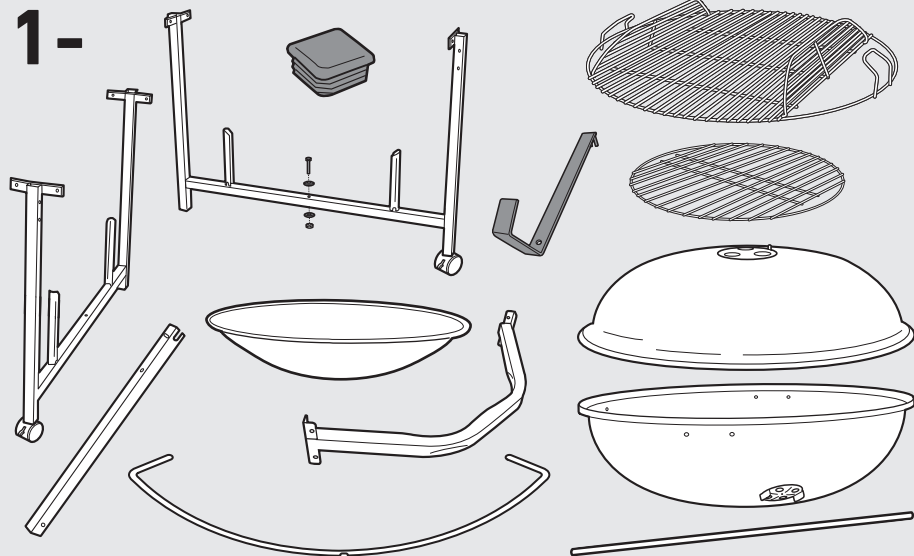

RANCH KETTLE

37½ inch
(95 cm)

56693_050118

Ranch Kettle 37½ (95cm) 122410

1-

2-

3-

4-

5-

6-

8-

10-

1**2**

4

1 -

5