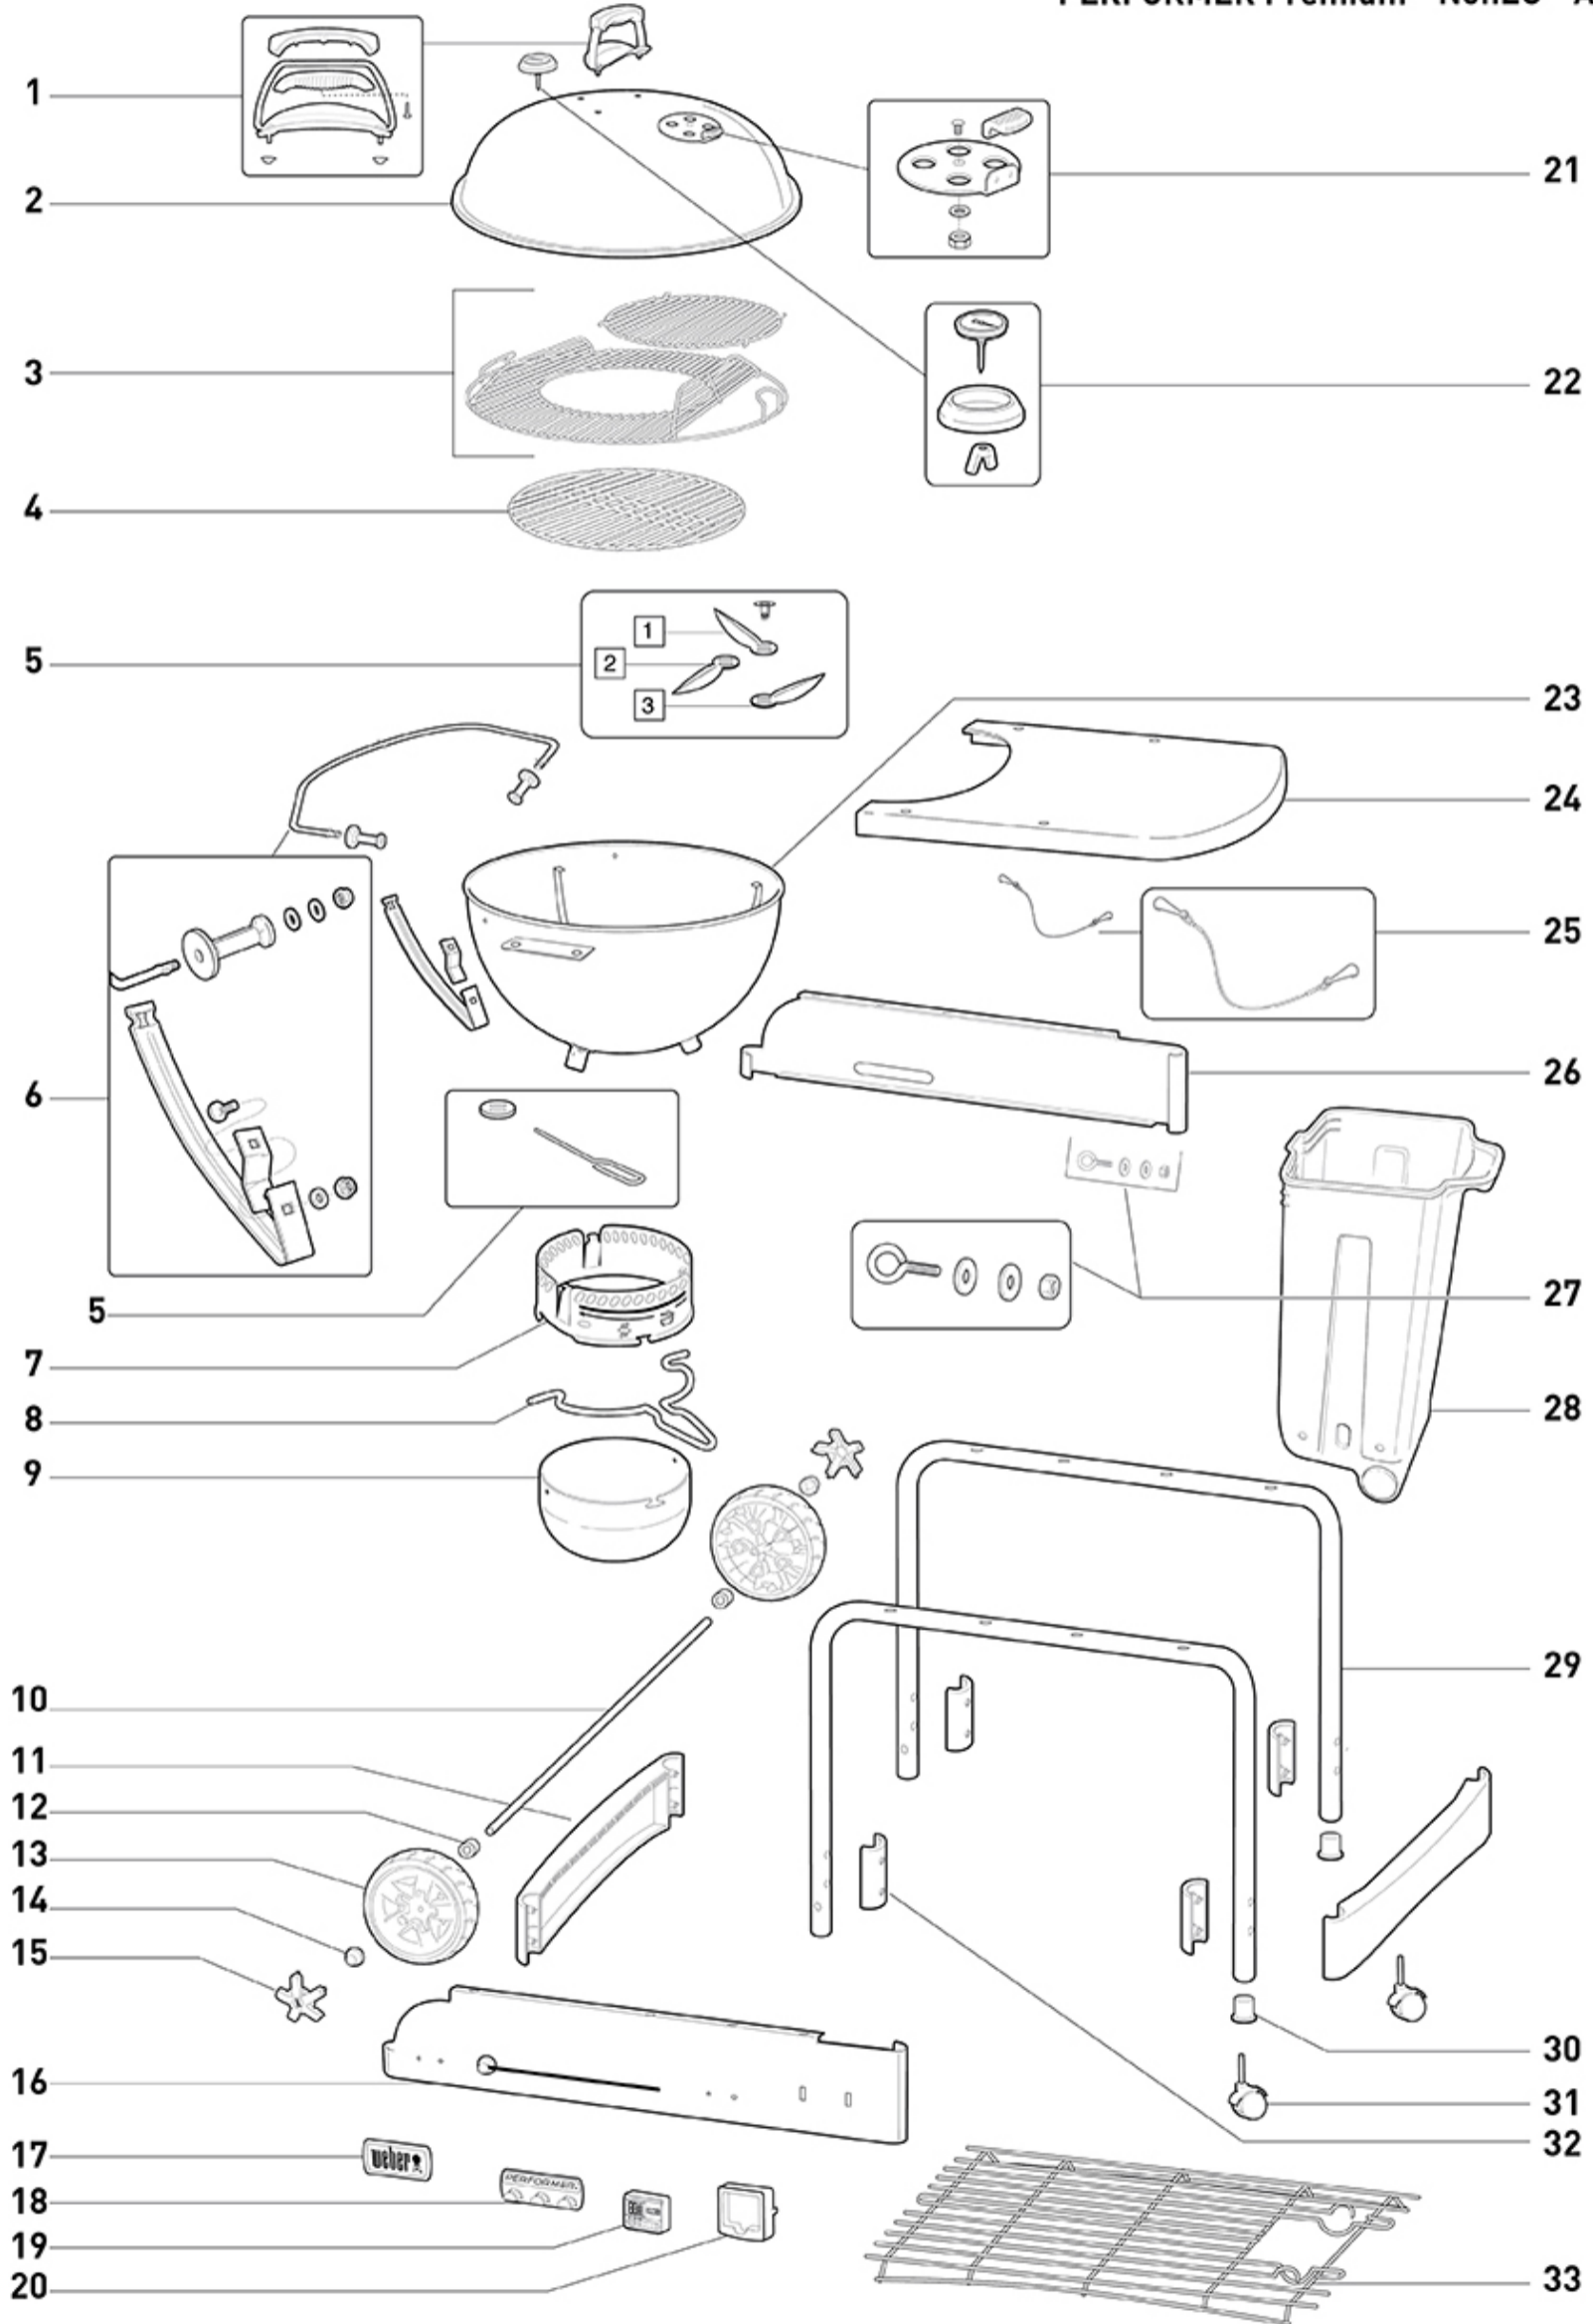

(<https://www.weber.com/US/en/home/>)

PERFORMER PREMIUM GBS CHARCOAL GRILL 57CM - 15401523

PERFORMER Premium - NonEU - ASIA 2020

A	51854	Owner's Guide, 47/57 cm Compact Kettle, Asia
W	91745	Hardware kit, Performer Premium/Deluxe
W	91734	Hardware, tuck away lid holder, Performer
A	51861	Assembly guide, Performer Premium w/GBS, Asia
W	987101	Replacement hubcaps (pack of 3)
1	67568	Lid handle kit w/shield, black
2	65147	Lid assembly, 22.5" Performer/Master-Touch, black '15
3	65058	22.5" Wire grate insert, SS '14
3	65057	22.5" Cooking grate w/wire insert, SS '14
4	65947	Charcoal grate for 22" kettle
5	90993	One-Touch cleaning kit 22.5", '12
6	91734	Hardware, tuck away lid holder, Performer
6	65188	Tuck away lid holder w/hardware '15
7	65818	Ash catcher ring w/ Smoke Indicator '19
7	65190	Ash catcher ring, '15
7	65162	Ash catcher assembly, 22.5", black
7	67594	Ash catcher assembly w/smoke setting, Master Touch
8	67575	Ash catcher handle
8	65162	Ash catcher assembly, 22.5", black
8	67594	Ash catcher assembly w/smoke setting, Master Touch
9	65194	Ash catcher bowl, 22.5" '15
9	65162	Ash catcher assembly, 22.5", black
9	67594	Ash catcher assembly w/smoke setting, Master Touch
10	60032	Axle, 22.5" One-Touch Platinum/Performer
11	60029	Leg frame bracket w/black caps, Performer
12	65427	Sleeve hub, black
13	67585	Wheel w/insert, Master-Touch
14	987101	Replacement hubcaps (pack of 3)
15	67059	Wheel insert kit
16	85678	Front panel, Performer charcoal '13
17	91361	Weber logo
18	85685	Tool holder, Performer
19	65161	Digital timer, Performer Deluxe, gray
20	85682	Housing for LCD cook timer, Performer Gold/Platinum '13
21	63070	Damper kit, '10
22	74239	Thermometer, Q, Spirit, Charcoal '14, Export
22	63027	Bezel for thermometer, Charcoal
23	69402	Bowl w/P-Vent, Performer, black
24	65189	Metal table, Performer, silver vein '15
25	65197	Charcoal bin chain, Performer