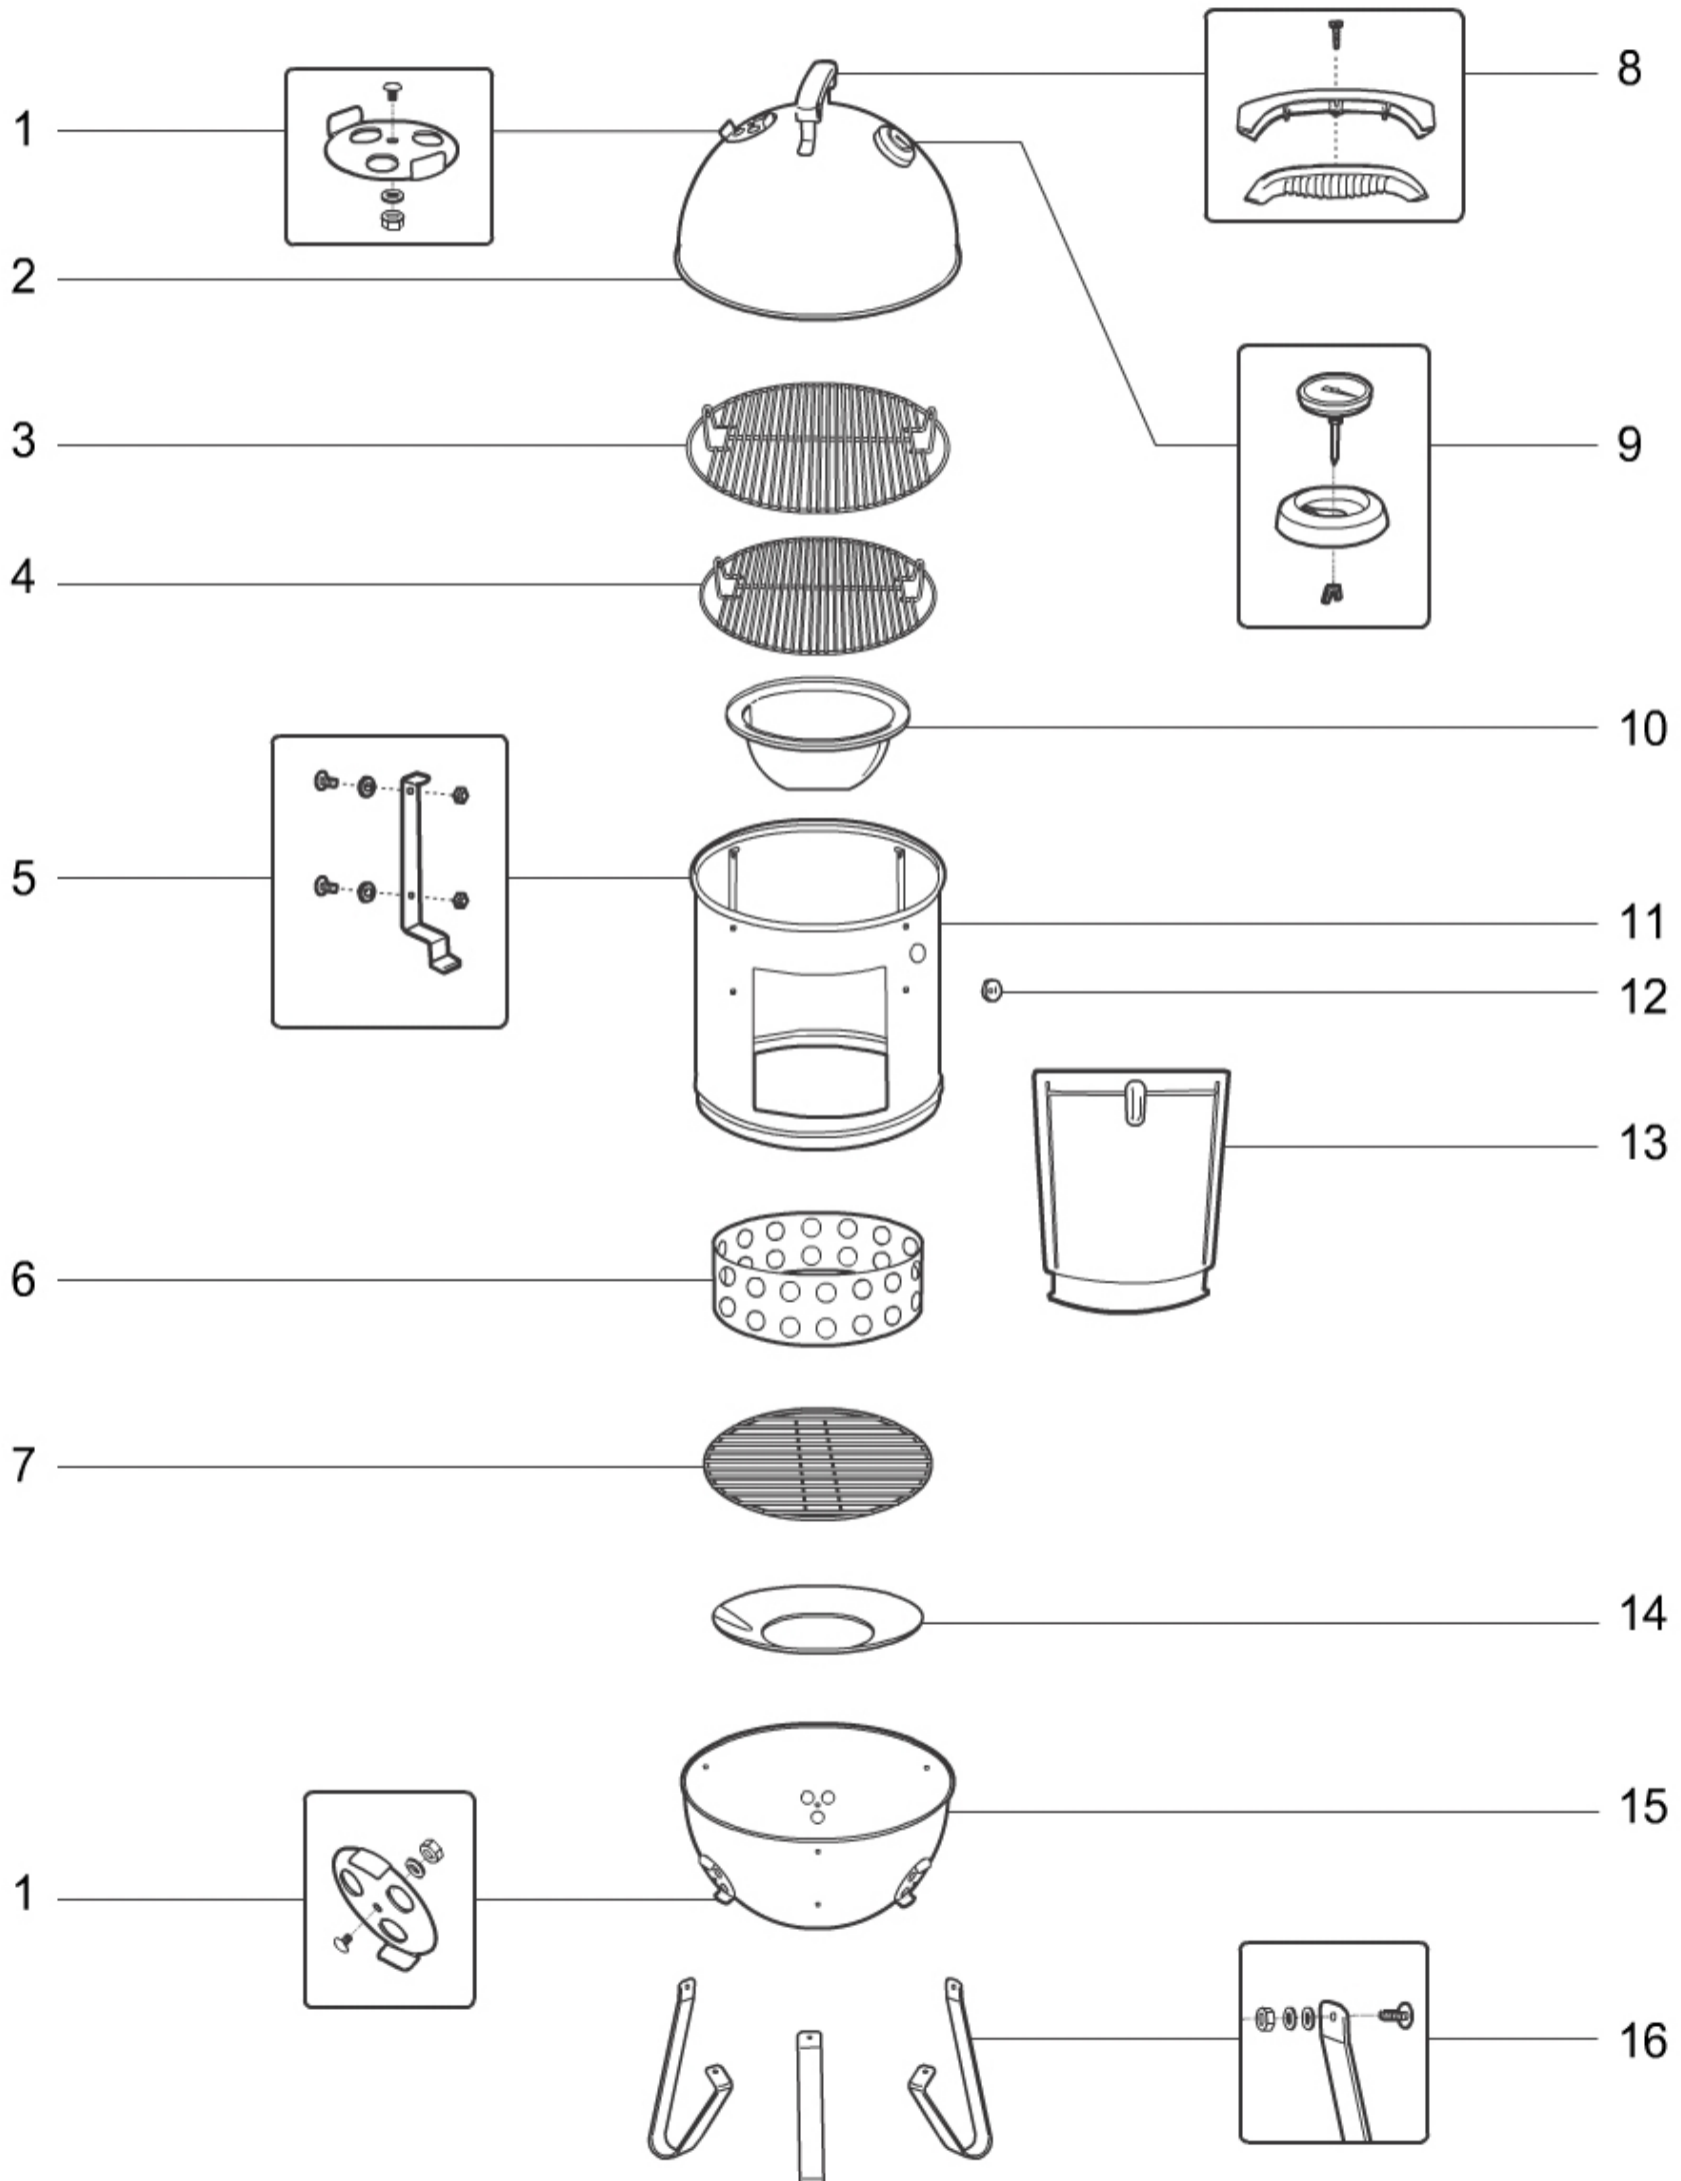

(<https://www.weber.com/US/en/home/>)

SMOKEY MOUNTAIN COOKER 14" (2014) (EXPORT) - 711004

Smokey Mountain Cooker - 14.5"

A	48608	Assembly/Owners Guide, SMC, C EU '15
W	83196	Hardware kit, SMC w/grommet '14
A	85113	Charcoal warranty addendum, Germany/Austria '14
Z	30173399	Premium cover, 14" Smokey Mountain Cooker, black
1	85043	Damper kit, 14.5" SMC, '14
2	85028	Lid assembly, 14.5" Smokey Mountain Cooker, black '14
3	85029	Upper cooking grate, 14.5" Smokey Mountain Cooker '14
4	85030	Lower cooking grate, 14.5" Smokey Mountain Cooker '14
5	85031	Grill straps, 14.5" Smokey Mountain Cooker '14
6	85032	Charcoal chamber, 14.5" Smokey Mountain Cooker
7	65939	Charcoal grate, 14.5" Smokey Joe
8	80671	Handle kit, charcoal, qty 1, '10
9	64861	Thermometer, 18.5" SMC, Europe '14
9	63027	Bezel for thermometer, Charcoal
10	85033	Water pan, 14.5" Smokey Mountain Cooker '14
11	85034	Center ring, 14" Smokey Mountain Cooker, black '14
12	85037	Grommet, gray, SMC
13	85035	Door assembly, 14.5" SMC
14	80659	Grease tray-heat shield
15	85036	Bowl for 14.5" Smokey Mountain Cooker, black '14
16	85038	Leg kit, 14.5" Smokey Mountain Cooker '14