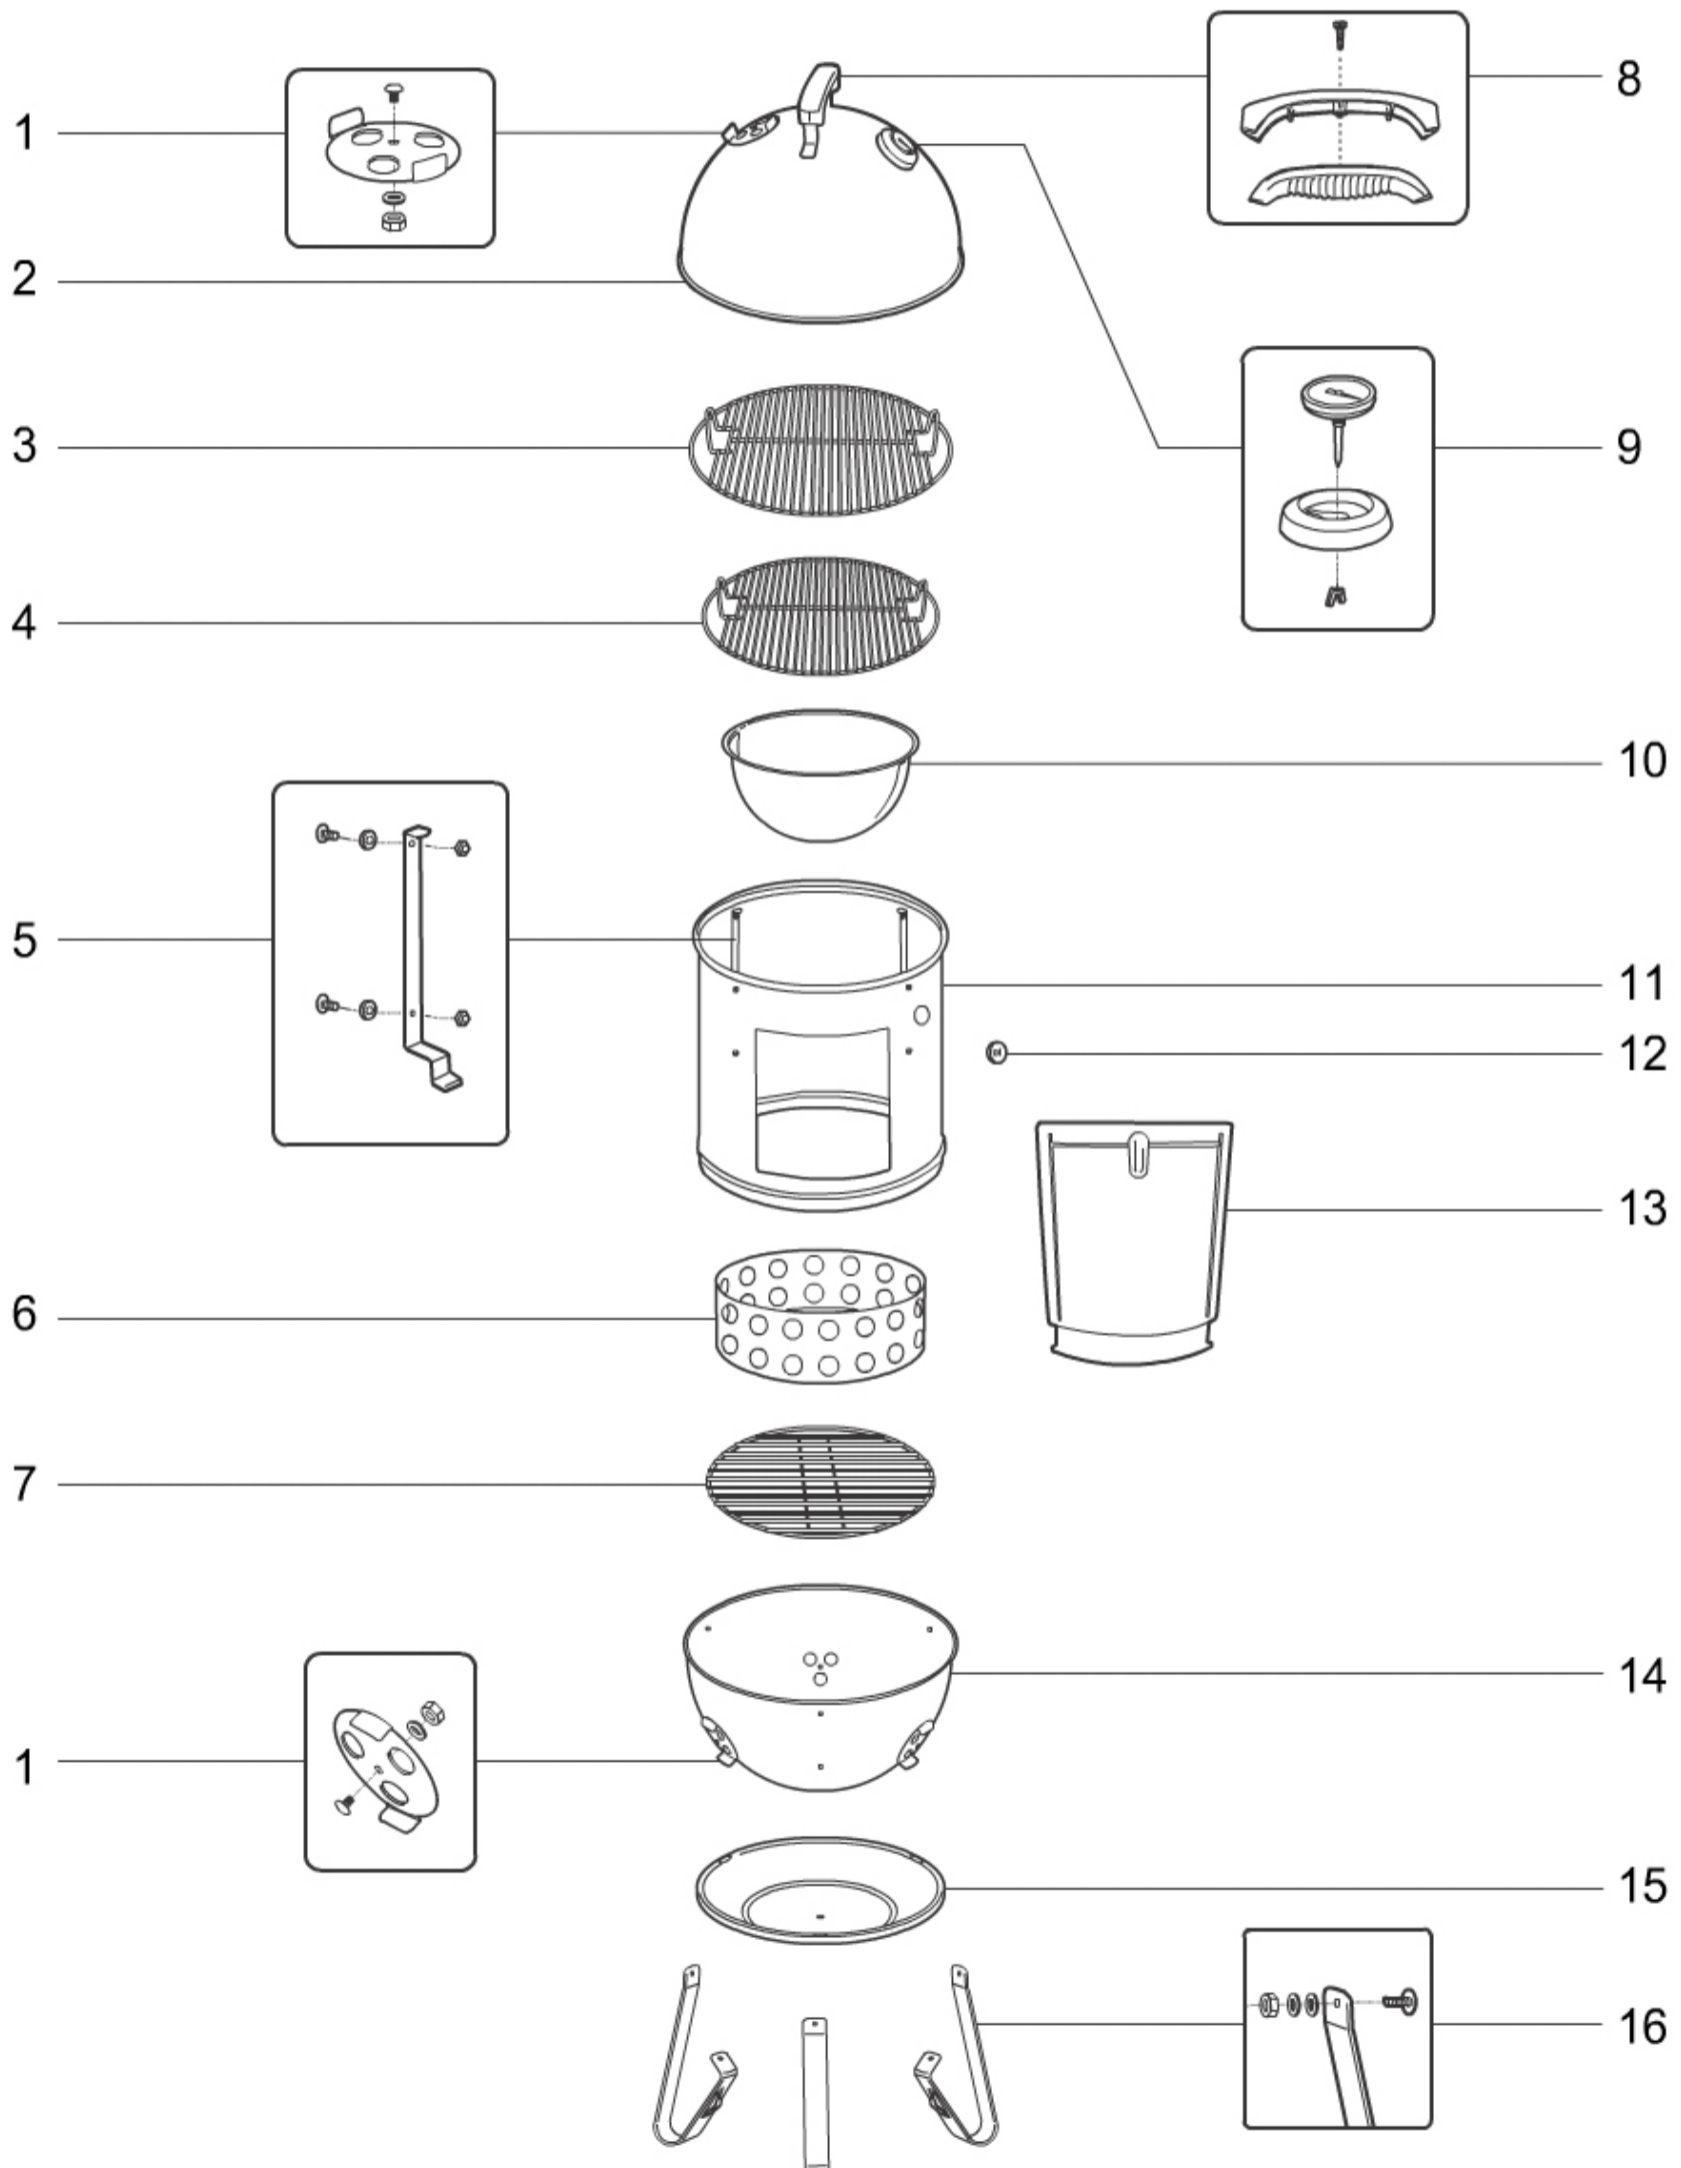

(<https://www.weber.com/US/en/home/>)

**SMOKEY MOUNTAIN COOKER 18" (2010) (EXPORT) - 721004**

### Smokey Mountain Cooker - 18.5"

07.13

A	48608	Assembly/Owners Guide, SMC, C EU '15
W	83196	Hardware kit, SMC w/grommet '14
A	85113	Charcoal warranty addendum, Germany/Austria '14
Z	30173499	Cover for 18" SMC, black
1	63015	Damper kit, 18.5" Bar-B-Kettle & Smokey Mountain Cooker
2	63005	Lid assembly, 18.5" Smokey Mountain Cooker, black, '09
3	80634	Cooking grate, 18.5", '10
4	85042	Lower cooking grate, 18.5" SMC, '14
5	63020	Grate supports
6	63007	Charcoal chamber, 18.5" Smokey Mountain Cooker
7	63013	Charcoal grate, 18.5" Smokey Mountain Cooker
8	80671	Handle kit, charcoal, qty 1, '10
9	63027	Bezel for thermometer, Charcoal
9	64861	Thermometer, 18.5" SMC, Europe '14
10	63024	Water pan, 18" Smokey Mountain Cooker, '09
11	85039	Center ring, 18" Smokey Mountain Cooker, black '14
12	85037	Grommet, gray, SMC
13	63018	Door assembly, 18.5" SMC
14	63001	Bowl for 18.5" Smokey Mountain Cooker, black
15	63017	Heat shield, 18.5"/22.5" Smokey Mountain Cooker, '09
16	63022	Leg kit, 18.5" Smokey Mountain Cooker, '09
410	48608	Assembly/Owners Guide, SMC, C EU '15
470	83196	Hardware kit, SMC w/grommet '14
480	63022	Leg kit, 18.5" Smokey Mountain Cooker, '09
480	63015	Damper kit, 18.5" Bar-B-Kettle & Smokey Mountain Cooker
510	30173499	Cover for 18" SMC, black