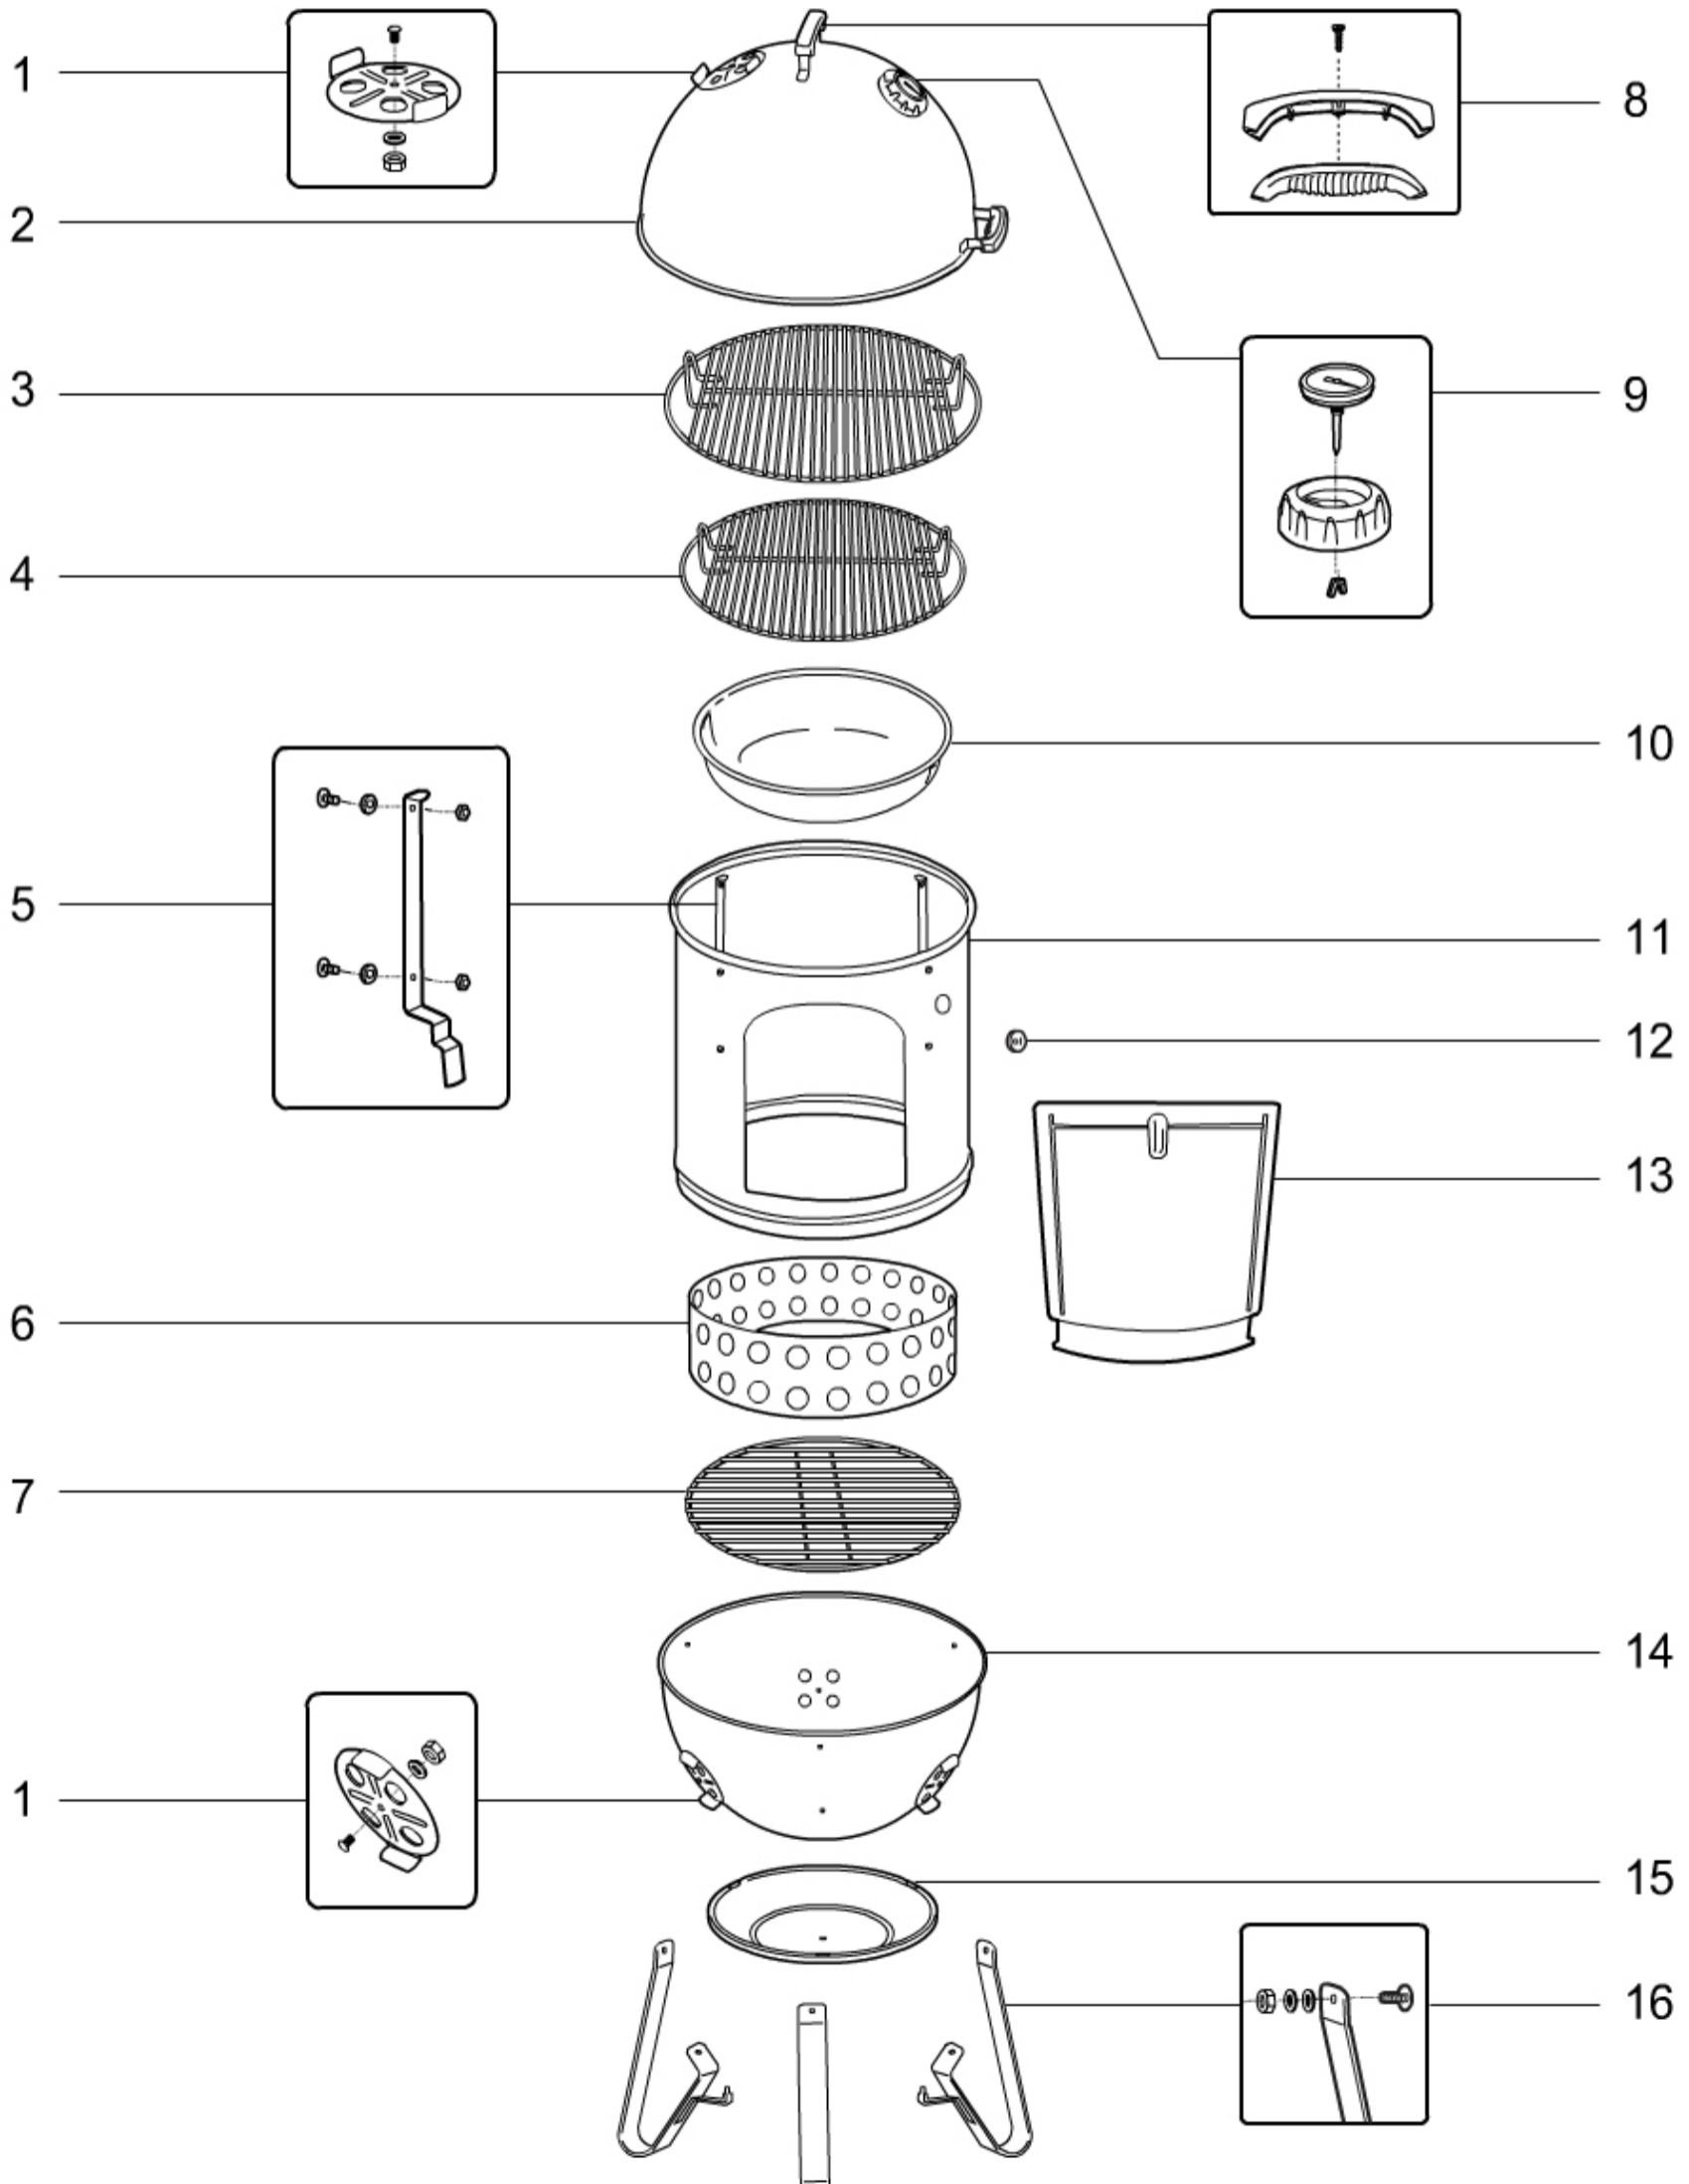

(<https://www.weber.com/US/en/home/>)

SMOKEY MOUNTAIN COOKER 57CM (EUROPE) - 731004

Smokey Mountain Cooker - 22.5"

07.13

| | | |
|----|----------|---|
| A | 48608 | Assembly/Owners Guide, SMC, C EU '15 |
| W | 83196 | Hardware kit, SMC w/grommet '14 |
| A | 85113 | Charcoal warranty addendum, Germany/Austria '14 |
| Z | 30173599 | Cover for 22.5" SMC, black |
| 1 | 63016 | Damper kit, 22.5" Bar-B-Kettle & Smokey Mountain Cooker |
| 2 | 63004 | Lid assembly, 22.5" Smokey Mountain Cooker, black, '09 |
| 3 | 80630 | Upper cooking grate, 22.5" |
| 4 | 85041 | Lower cooking grate, 22.5" SMC '14 |
| 5 | 63021 | Smoker grate strap set, 22.5" Smokey Mountain Cooker |
| 6 | 63008 | Charcoal chamber, 22.5" Smokey Mountain Cooker |
| 7 | 63014 | Charcoal grate, 22.5" Smokey Mountain Cooker, '09 |
| 8 | 80671 | Handle kit, charcoal, qty 1, '10 |
| 9 | 64862 | Thermometer, 22.5" SMC, Europe '14 |
| 9 | 63026 | Bezel for thermometer, 22.5" Smokey Mountain Cooker |
| 10 | 63025 | Water pan, 22.5" Smokey Mountain Cooker, '09 |
| 11 | 85040 | Center ring, 22.5" Smokey Mountain Cooker, black, '14 |
| 12 | 85037 | Grommet, gray, SMC |
| 13 | 63019 | Door assembly, 22.5" SMC |
| 14 | 63006 | Bowl for 22.5" Smokey Mountain Cooker, black, '09 |
| 15 | 63017 | Heat shield, 18.5"/22.5" Smokey Mountain Cooker, '09 |
| 16 | 63023 | Leg kit, 22.5" Smokey Mountain Cooker, '09 |